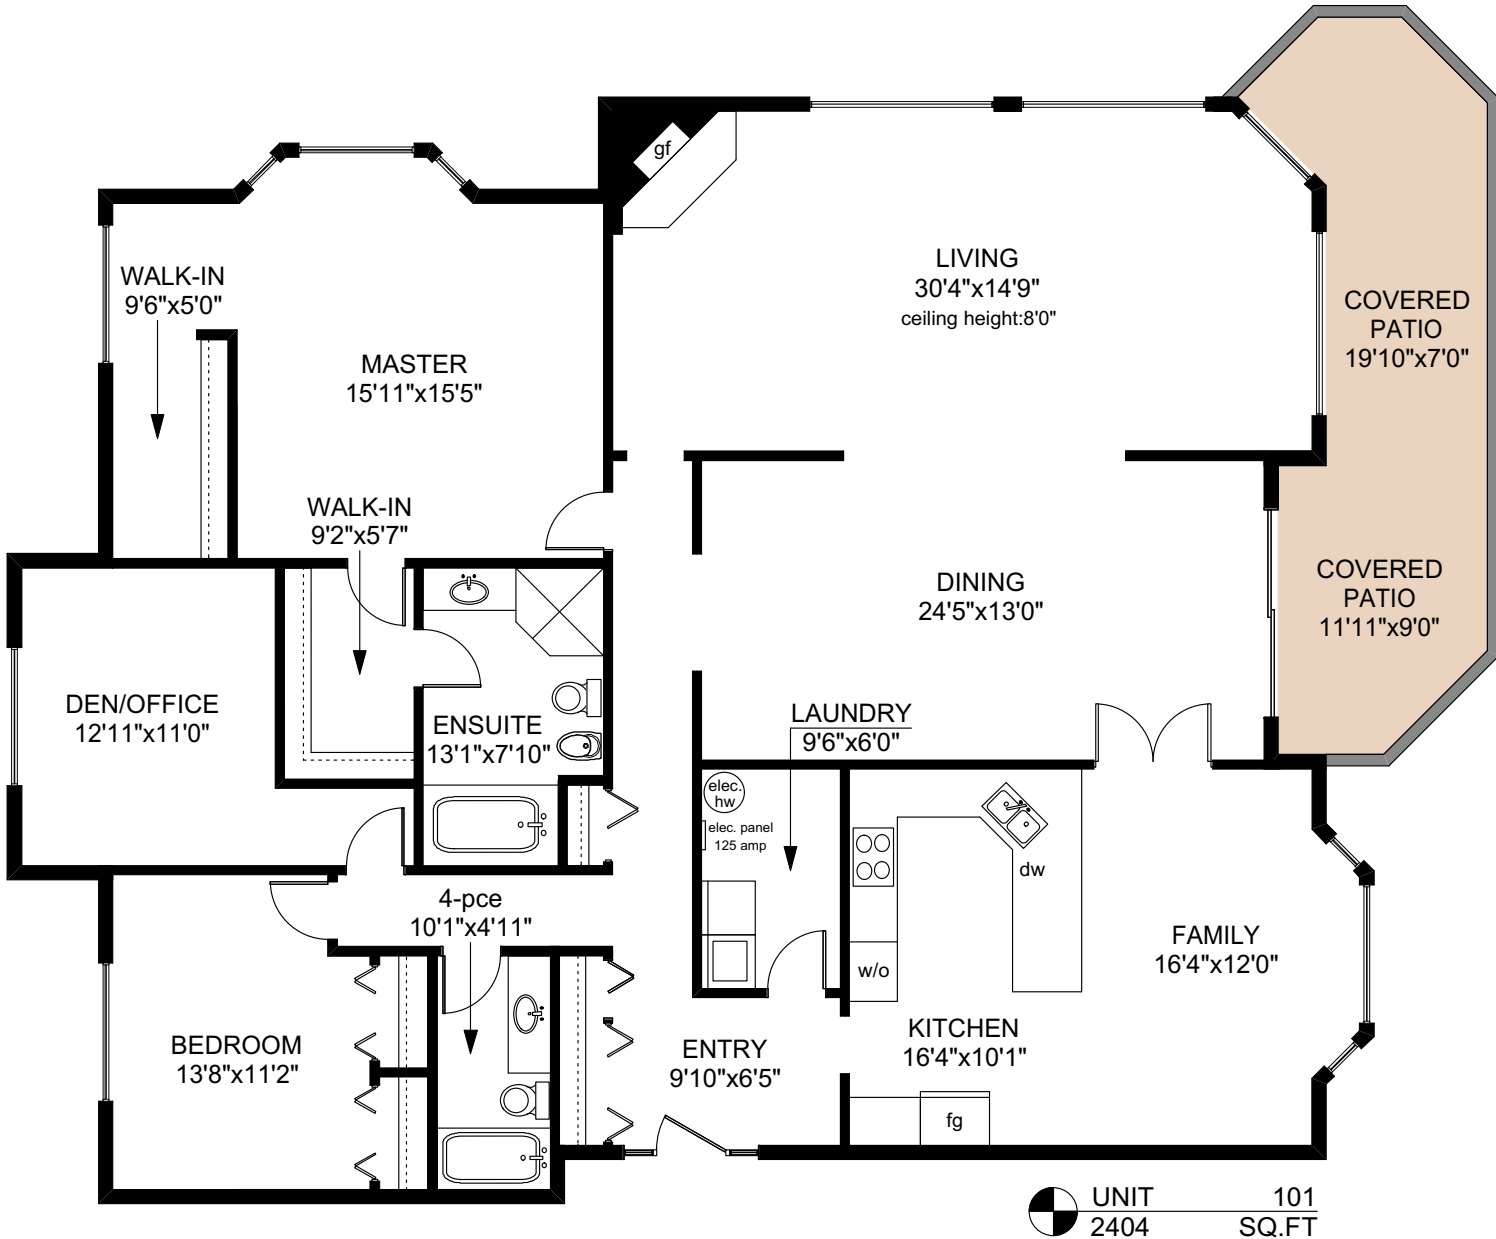

101 - 2545 OAKVILLE AVENUE

UNIT 101
2404 SQ.FT

	FINISHED SQ. FT.	UNFINISHED SQ. FT.	TOTAL SQ. FT.
UNIT 101	2404	0	2404
TOTAL	2404	0	2404
PATIO	0	270	270

PREPARED FOR THE EXCLUSIVE USE OF
MICHELE HOLMES OF HOLMES REALTY

MEASURED ON: 01/17/19
DRAWING FILE: 15823

Tafe Measure VICTORIA, B.C.
Ph. 883.8894
www.tafemeasure.com