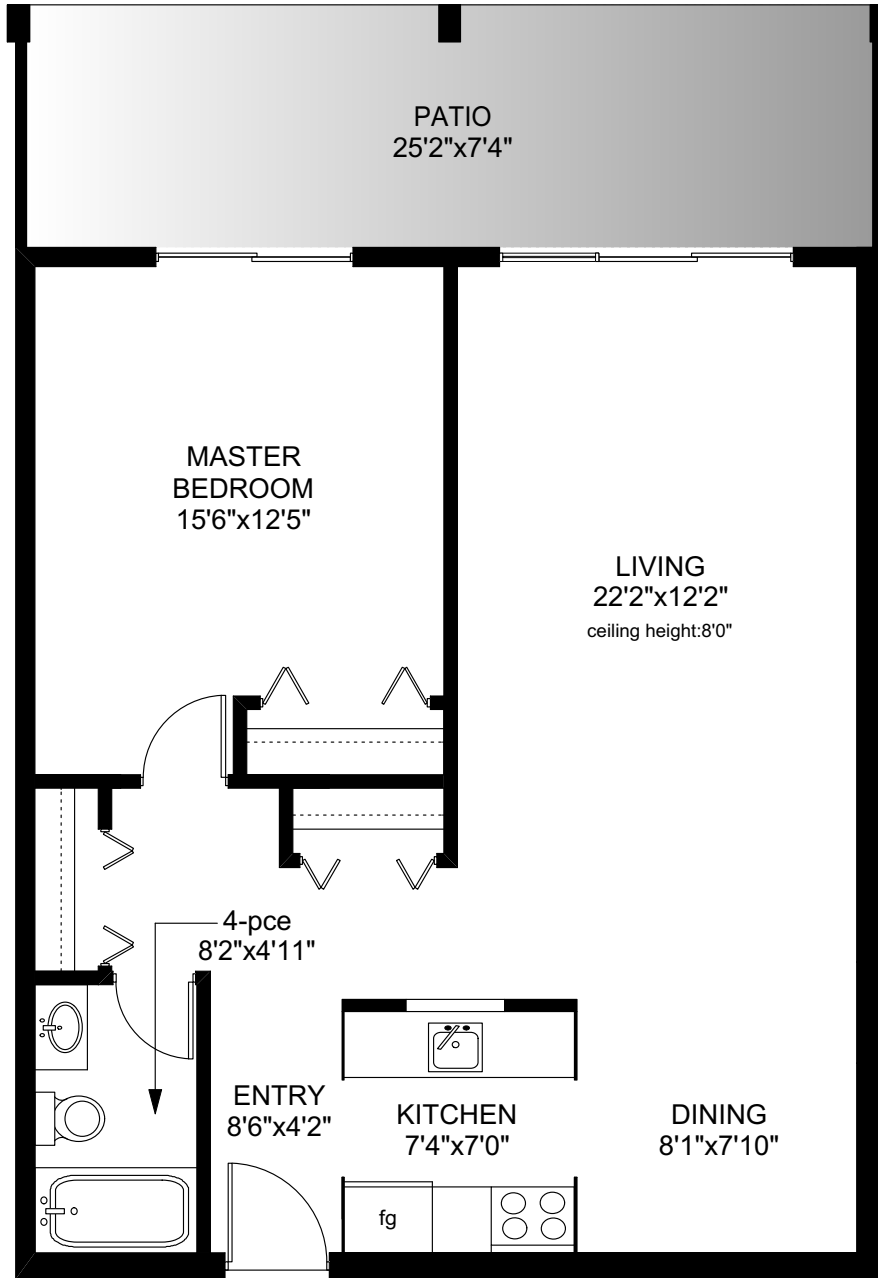

105 - 2040 WHITE BIRCH BOULEVARD

UNIT 105
789 SQ.FT

	FINISHED SQ. FT.	UNFINISHED SQ. FT.	TOTAL SQ. FT.
UNIT 105	789	0	789
TOTAL	789	0	789
PATIO	0	165	165

PREPARED FOR THE EXCLUSIVE USE OF
MICHELE HOLMES OF HOLMES REALTY

MEASURED ON: 11/28/19
DRAWING FILE: 9055

Tafmeasure VICTORIA, B.C.
Ph. 883.8894
www.tafmeasure.com