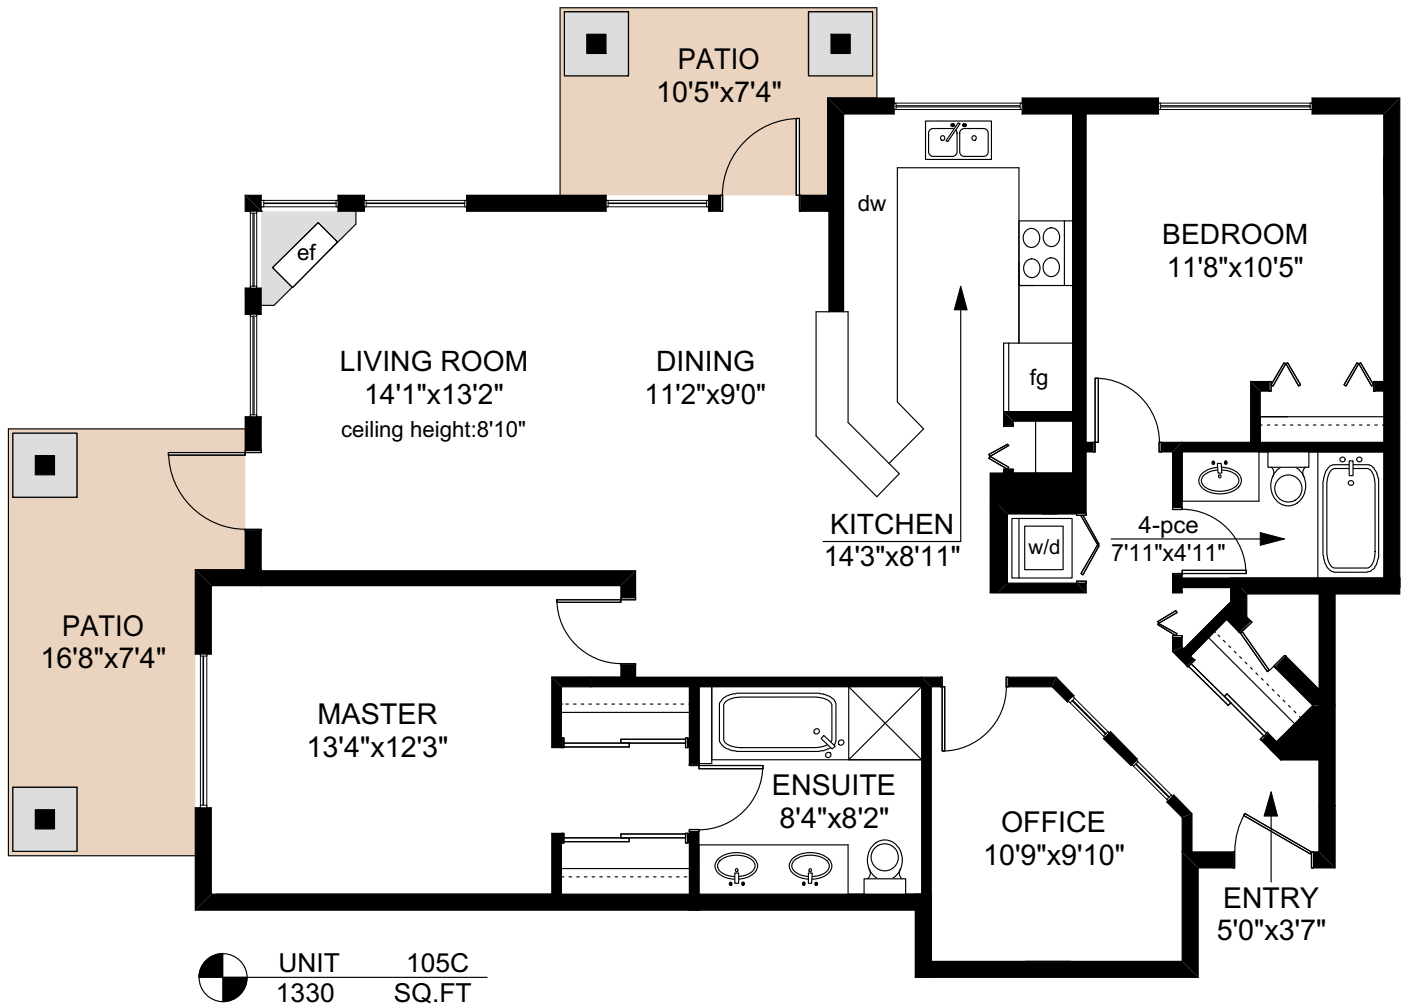

105C - 1115 CRAIGFLOWER ROAD

	FINISHED SQ. FT.	UNFINISHED SQ. FT.	TOTAL SQ. FT.
MAIN	1330	0	1330
TOTAL	1330	0	1330
PATIO	0	190	190

PREPARED FOR THE EXCLUSIVE USE OF
 MICHELE HOLMES OF HOLMES REALTY

MEASURED ON: 05/15/20
 DRAWING FILE: 9120J