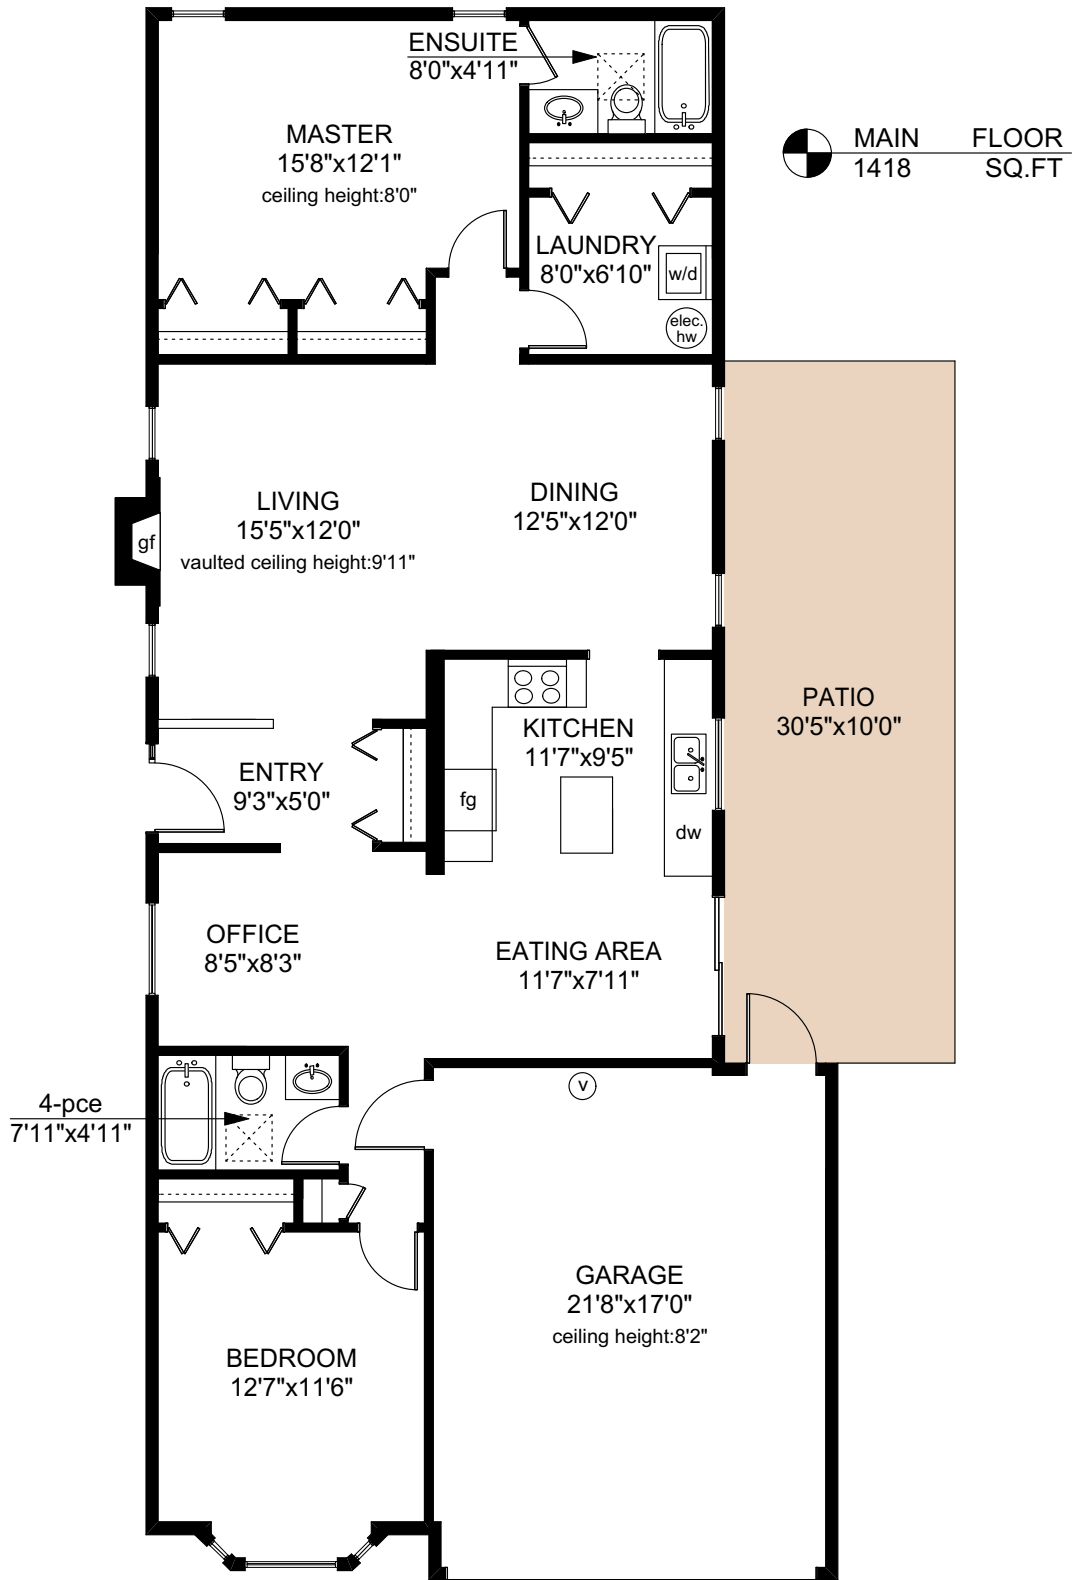

27 - 7570 TETAYUT ROAD

	FINISHED SQ. FT.	UNFINISHED SQ. FT.	TOTAL SQ. FT.
MAIN	1418	0	1418
TOTAL	1418	0	1418
GARAGE	0	399	399
PATIO	0	305	305

PREPARED FOR THE EXCLUSIVE USE OF
MICHELE HOLMES OF HOLMES REALTY

MEASURED ON: 05/20/20
DRAWING FILE: 9121J

Tafmeasure VICTORIA, B.C.
Ph. 883.8894
www.tafmeasure.com