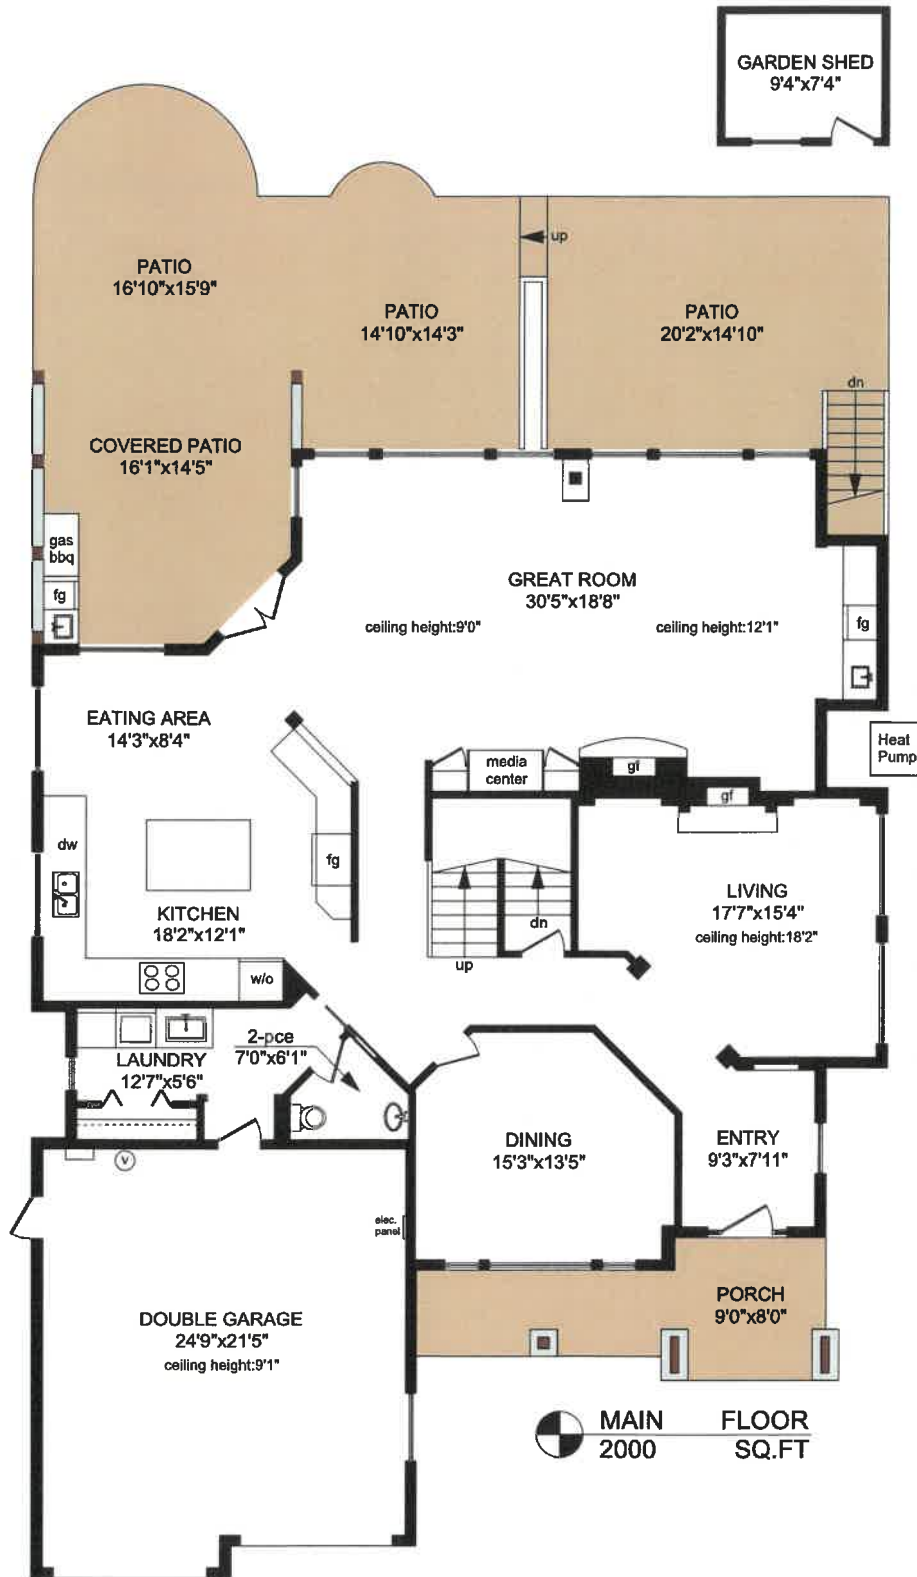

5093 LAKERIDGE PLACE

MAIN FLOOR
2000 SQ.FT

	FINISHED SQ. FT.	UNFINISHED SQ. FT.	TOTAL SQ. FT.
MAIN	2000	0	2000
UPPER	1765	0	1765
LOWER	0	1004	1004
TOTAL	3765	1004	4769
GARAGE	0	559	559
PATIOS	0	940	940
SHED	0	83	83

PREPARED FOR THE EXCLUSIVE USE OF
MICHELE HOLMES OF HOLMES REALTY

MEASURED ON: 05/05/20
DRAWING FILE:

Tafe Measure VICTORIA, B.C.
Ph. 883.8894
www.tafemeasure.com

5093 LAKERIDGE PLACE

UPPER FLOOR
1765 SQ.FT

LOWER FLOOR
1004 SQ.FT

	FINISHED SQ. FT.	UNFINISHED SQ. FT.	TOTAL SQ. FT.
MAIN	2000	0	2000
UPPER	1765	0	1765
LOWER	0	1004	1004
TOTAL	3765	1004	4769
GARAGE	0	559	559
PATIOS	0	940	940
SHED	0	83	83

PREPARED FOR THE EXCLUSIVE USE OF
MICHELE HOLMES OF HOLMES REALTY