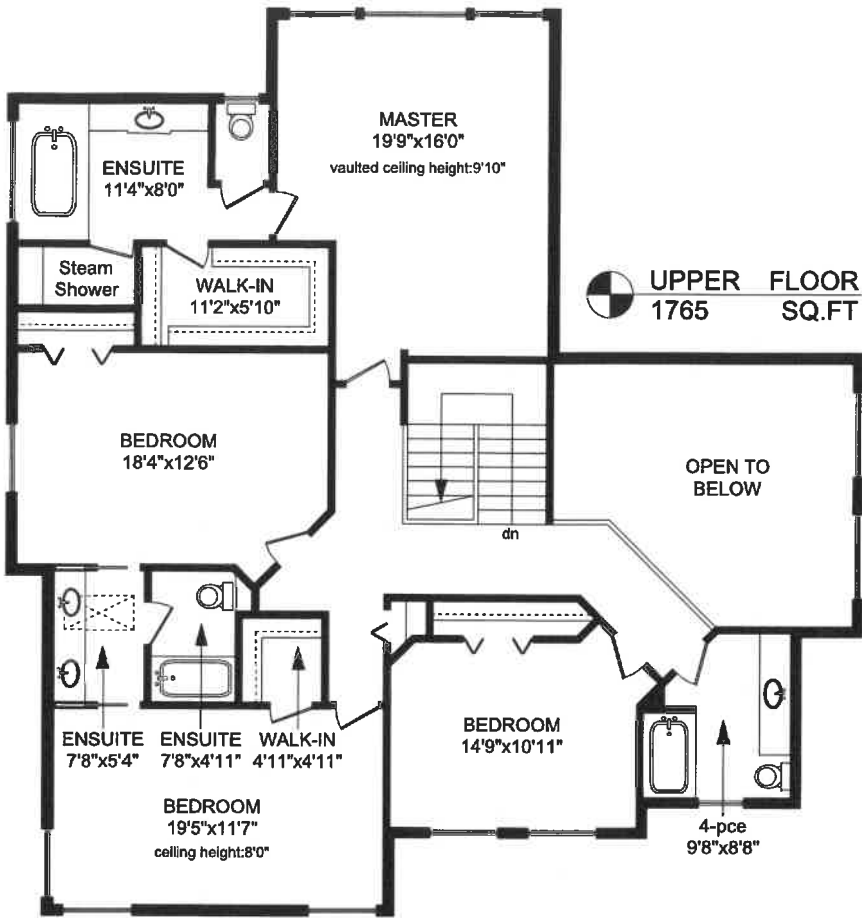

5093 LAKERIDGE PLACE

MAIN FLOOR
2000 SQ.FT

	FINISHED SQ. FT.	UNFINISHED SQ. FT.	TOTAL SQ. FT.
MAIN	2000	0	2000
UPPER	1765	0	1765
LOWER	0	1004	1004
TOTAL	3765	1004	4769
GARAGE	0	559	559
PATIOS	0	940	940
SHED	0	83	83

PREPARED FOR THE EXCLUSIVE USE OF
MICHELE HOLMES OF HOLMES REALTY

MEASURED ON: 05/05/20
DRAWING FILE:

Tafe Measure VICTORIA, B.C.
Ph. 883.8894
www.tafemeasure.com

5093 LAKERIDGE PLACE

UPPER FLOOR
1765 SQ.FT

LOWER FLOOR
1004 SQ.FT

	FINISHED SQ. FT.	UNFINISHED SQ. FT.	TOTAL SQ. FT.
MAIN	2000	0	2000
UPPER	1765	0	1765
LOWER	0	1004	1004
TOTAL	3765	1004	4769
GARAGE	0	559	559
PATIOS	0	940	940
SHED	0	83	83

PREPARED FOR THE EXCLUSIVE USE OF
MICHELE HOLMES OF HOLMES REALTY