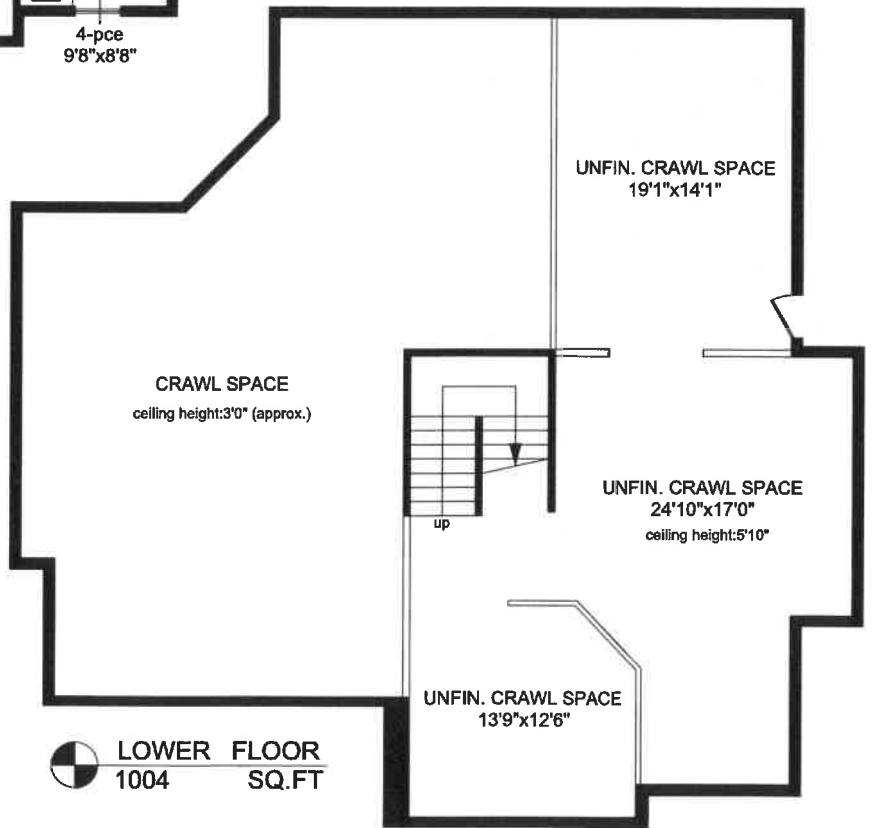

5093 LAKERIDGE PLACE

MAIN FLOOR
2000 SQ.FT

	FINISHED SQ. FT.	UNFINISHED SQ. FT.	TOTAL SQ. FT.
MAIN	2000	0	2000
UPPER	1765	0	1765
LOWER	0	1004	1004
TOTAL	3765	1004	4769
GARAGE	0	559	559
PATIOS	0	940	940
SHED	0	83	83

PREPARED FOR THE EXCLUSIVE USE OF
MICHELE HOLMES OF HOLMES REALTY

MEASURED ON: 05/05/20
DRAWING FILE:

Tafe Measure VICTORIA, B.C.
Ph. 883.8894
www.tafemeasure.com

5093 LAKERIDGE PLACE

UPPER FLOOR
1765 SQ.FT

LOWER FLOOR
1004 SQ.FT

	FINISHED SQ. FT.	UNFINISHED SQ. FT.	TOTAL SQ. FT.
MAIN	2000	0	2000
UPPER	1765	0	1765
LOWER	0	1004	1004
TOTAL	3765	1004	4769
GARAGE	0	559	559
PATIOS	0	940	940
SHED	0	83	83

PREPARED FOR THE EXCLUSIVE USE OF
MICHELE HOLMES OF HOLMES REALTY